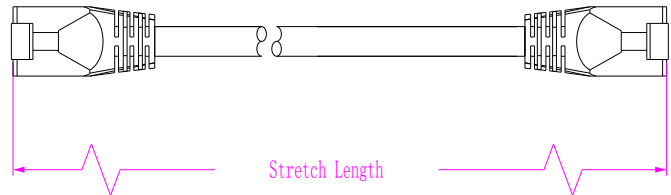

SUN FAI INDUSTRIAL CO.
(WHOLLY OWNED BY GROUPIA LTD.)
www.powercord.com.hk

UTP CAT.5E 24AWG Patch Cord

Cable Description

- Conductor : 24AWG,Stranded Bare Copper
- Insulation : HDPE ,4Pair
- Sheath : PVC
- Unshielded RJ45 plug

Network Applications

- Operating Temperature Rated : -20°C ~ +80°C
- Standards : EIA/TIA 568-C.2
ISO 11801 Edition 2 CLASS D
Impedance : 100±15Ω

Characteristics

| Frequency(MHz) | RL(dB) | Next Worst Pair(dB) |
|----------------|--------|---------------------|
| 1.00 | 20.0 | 65.3 |
| 4.00 | 23.0 | 56.3 |
| 8.00 | 24.5 | 51.8 |
| 10.00 | 25.0 | 50.3 |
| 16.00 | 25.0 | 47.3 |
| 20.00 | 25.0 | 45.8 |
| 25.00 | 24.2 | 44.3 |
| 31.25 | 23.3 | 42.9 |
| 62.50 | 20.7 | 38.4 |
| 100.00 | 19.0 | 35.3 |

Length : 1M/2M/3M/5M/10M/20M/25M/30M

<http://www.powercord.com.hk>